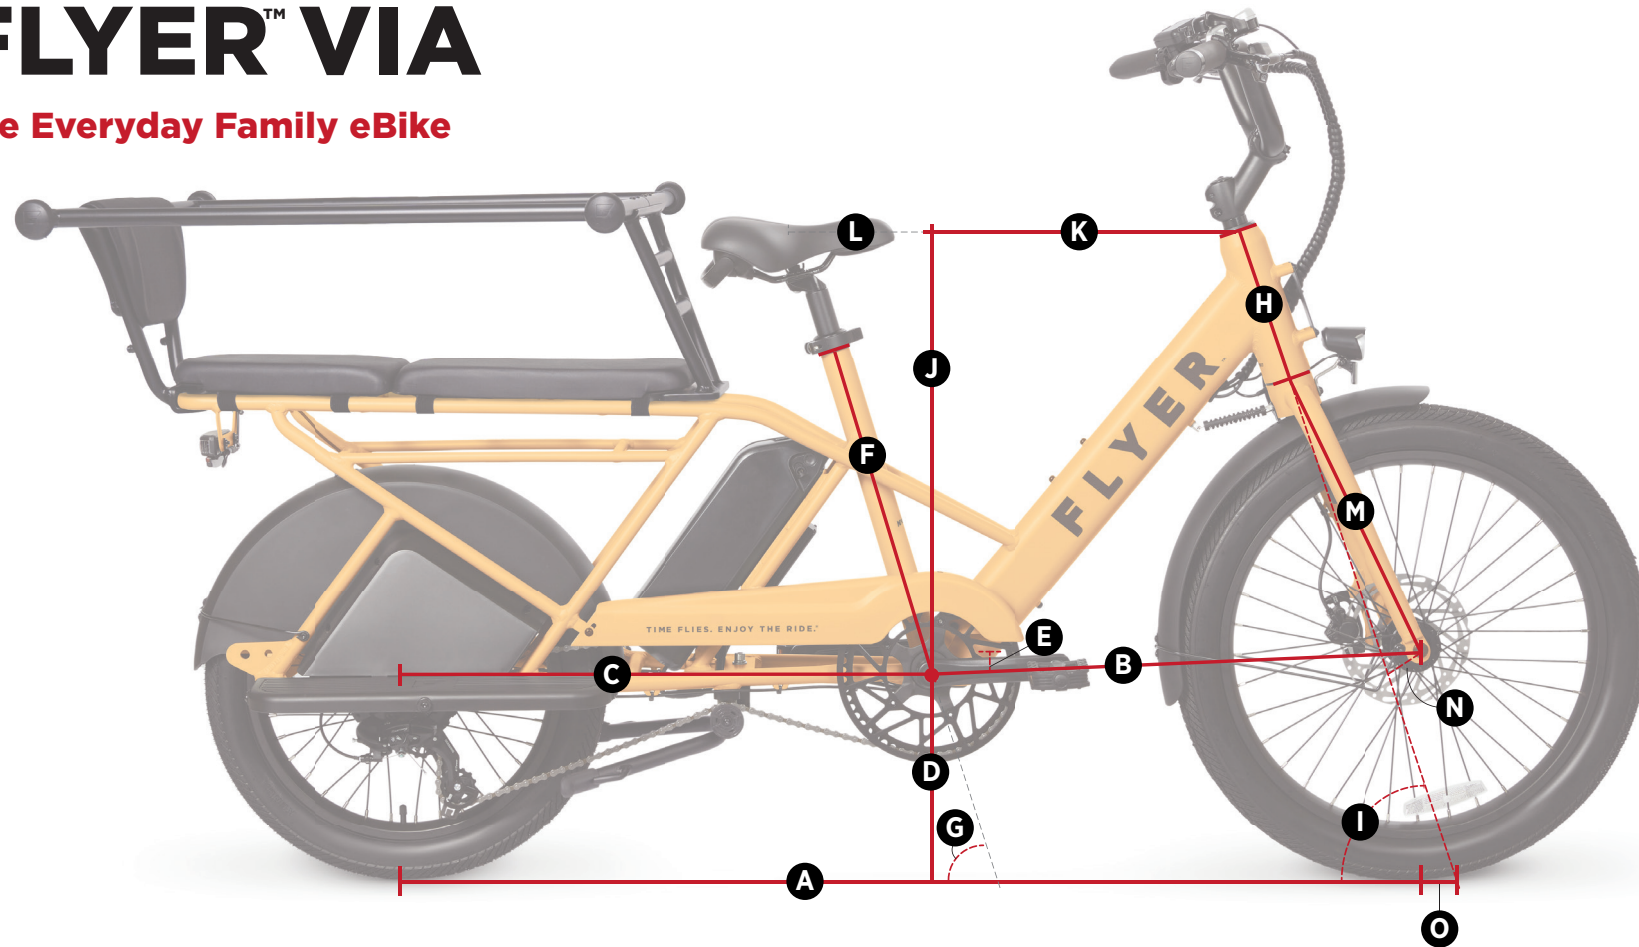

# FLYER™ VIA

The Everyday Family eBike

### Frame/Fork

Frame	6061 Aluminum Frame, Rear 160mm Post Mount Brake Tab
Fork	Cro-Mo Steel Fork, Tapered Steerer 1-1/2" to 1-1/8", 386mm Axle-to-Crown Length, 42mm Rake, Post Mount 160mm Disc Tab

### Cockpit Components

Handle Bar	710mm Wide, 31.8mm Clamp, 125mm Rise, 15° Back Sweep
Grips	Radio Flyer Rubber/Aluminum Clamp On
Stem	90mm Length, 45° Fixed Angle, 31.8mm clamp
Seat Post	31.6mm Diameter, 350mm length, 20mm offset
Saddle	Selle Royal Freeway Gel -186mm Width
Headset	44mm - Zero Stack, Tapered 1-1/2" to 1-1/8" - Sealed Bearing

### Brakes

Lever	TektroHD-E350 Hydraulic Lever with power cut-off sensor
Caliper	Tektro HD-e350 Hydraulic Caliper with Green Organic Pads
Rotor	Tektro 180mm