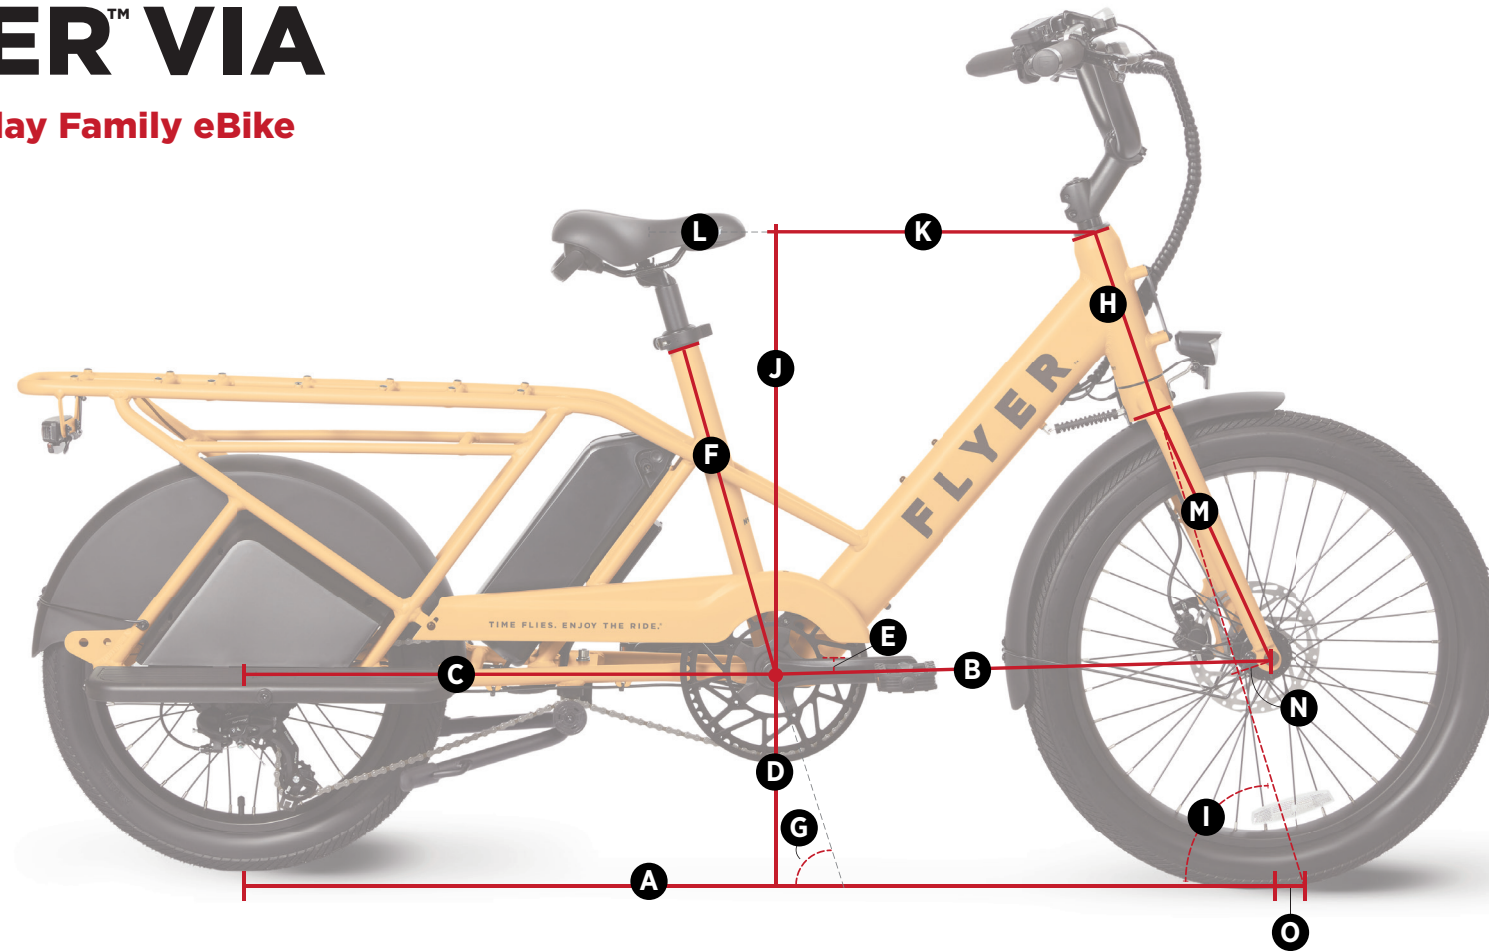

FLYER™ VIA

The Everyday Family eBike

PRODUCT SPECIFICATIONS

Frame/Fork

Frame	6061 Aluminum Frame, Rear 160mm Post Mount Brake Tab
Fork	Cro-Mo Steel Fork, Tapered Steerer 1-1/2" to 1-1/8", 386mm Axle-to-Crown Length, 42mm Rake, Post Mount 160mm Disc Tab

Cockpit Components

Handle Bar	710mm Wide, 31.8mm Clamp, 125mm Rise, 15° Back Sweep
Grips	Radio Flyer Rubber/Aluminum Clamp On
Stem	90mm Length, 45° Fixed Angle, 31.8mm clamp
Seat Post	31.6mm Diameter, 350mm length, 20mm offset
Saddle	Selle Royal Freeway Gel -186mm Width
Headset	44mm - Zero Stack, Tapered 1-1/2" to 1-1/8" - Sealed Bearing

Brakes

Lever	TektroHD-E350 Hydraulic Lever with Power Cut-Off Sensor
Caliper	Tektro HD-e350 Hydraulic Caliper with Green Organic Pads
Rotor	Tektro 180mm

Wheels

Rims	Alloy Double Wall (36H Front) (36H Rear)
Hub	Front 15mm Thru Axle, / Rear 12mm Axle 18mm Nut, Sealed Bearing, Hub Motor
Tire	Front 24" x 2.4" - Rear 20" x 2.4" - Kenda Puncture Resistant

Extras

Head Light	LED
Taillight	LED with Integrated Brake Light and Turn Signal Functions
Fender	Front Fender and Rear Fender with Side Covers Included
Kickstand	Rigid, 2 Leg Center Stand

FLYER™

BY RADIO FLYER