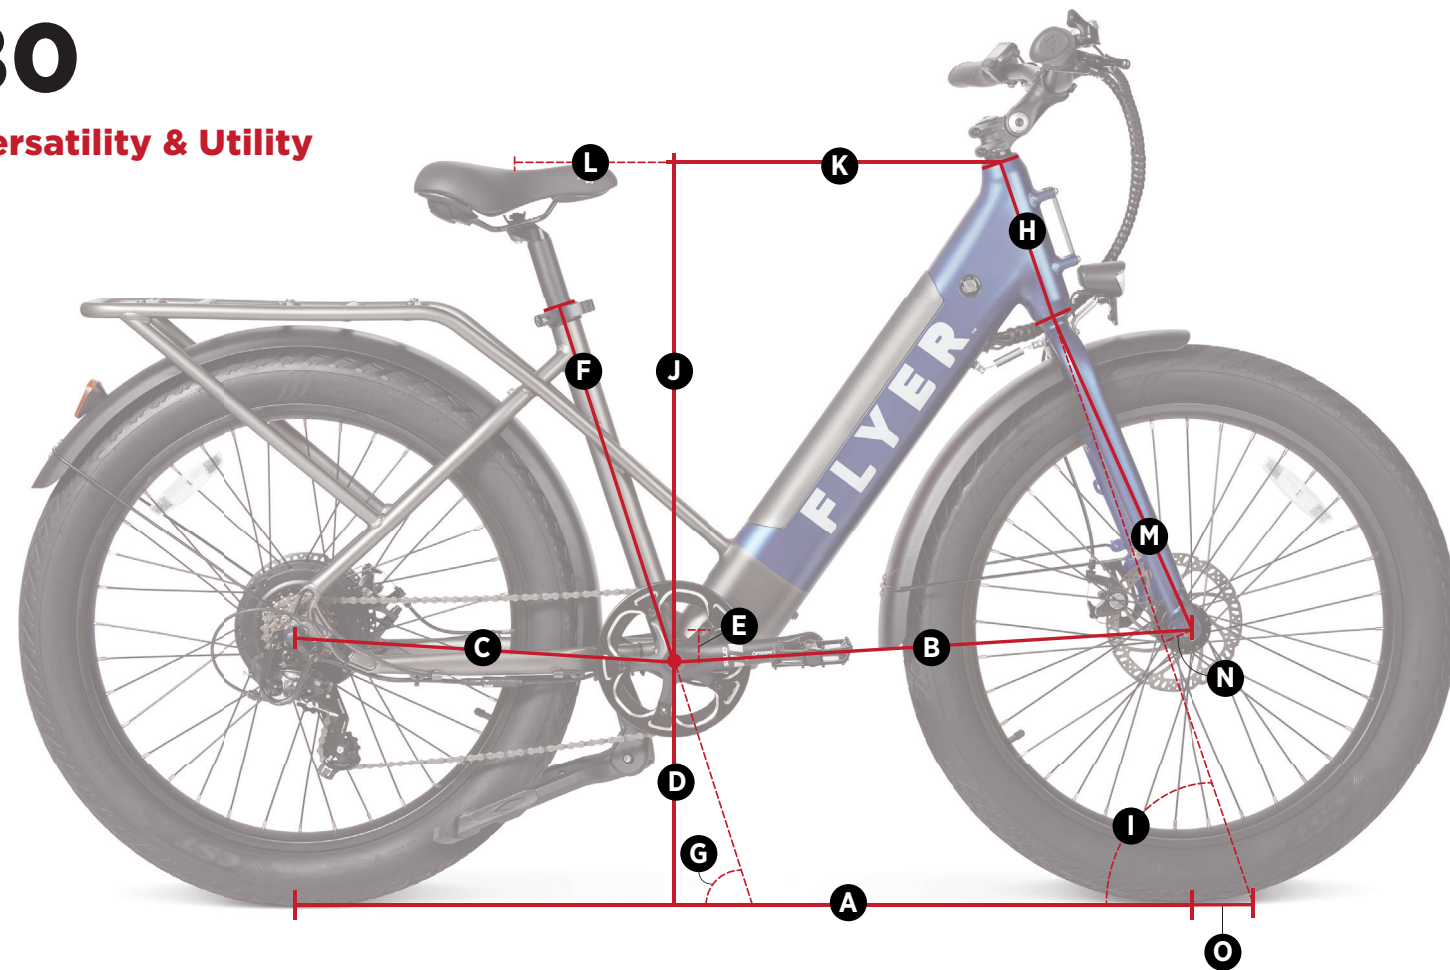

M880

Delivers Versatility & Utility

PRODUCT SPECIFICATIONS

Frame/Fork

Frame	6061 Aluminum Frame
Fork	CR-Moly Steel Fork 1-1/8" 432 AC/ 35 R ISO Disc Tab

Cockpit Components

Handle Bar	700mm Wide, 31.8mm Clamp , 20mm Rise, 9° Back Sweep
Grips	Radio Flyer Rubber Push- On
Stem	100mm Length, 60° Adjustable Angle, 31.8mm clamp
Seat Post	31.8mm Diameter, 350mm length, 20mm offset
Saddle	Selle Royal Freeway Gel -186mm Width
Headset	1-1/8" Semi Integrated - Loose Ball

Brakes

Lever	Tektro Aries with integrated Bell & Motor Cut Off
Caliper	Tektro Aries MD-M300 with Black Resin Pads
Rotor	Tektro 180mm

Wheels

Rims	Alloy Double Wall (36H Front) (36H Rear)
Hub	Front-Bolt on 9mm axle with 5mm Skewer Sealed Ball Bearing/ Rear 12mm Axle 18mm Nut, Sealed Bearing, Hub Motor
Tire	26" x 3" - CST Puncture Resistant

Bike Geometry

		SMALL	MEDIUM	LARGE
A	Wheel Base	1152mm	1154mm	1197mm
B	Front Center	685mm	690mm	710mm
C	Rear Center/Chain Stay Length	470mm	470mm	500mm
D	Bottom Bracket Height	330mm	330mm	290mm
E	Bottom Bracket Drop (From Front Wheel)	35mm	35mm	70mm
F	Seat Tube Length	397mm	457mm	532mm
G	Seat Tube Angle	72°	70°	70°
H	Head Tube Length	205mm	205mm	222mm
I	Head tube Angle	68°	68°	68°
J	Frame Stack	611mm	629mm	637mm
K	Frame Reach	399mm	417mm	422mm
L	Effective Top Tube Length	618mm	648mm	672mm
M	Fork Length - Axle To Crown	432mm	432mm	432mm
N	Fork Rake/Offset	35mm	35mm	35mm
O	Trail	98mm	98mm	98mm

Bike Overall Dimensions

	SMALL	MEDIUM	LARGE
Bike Total Length	73.5"	74"	76"
Bike Width (Handle Bar Width)	27.5"	27.5"	27.5"
Bike Height	43.5"	43.5"	44"
Rear Rack Height	31"	31"	31"
Rear Rack Length	17"	17"	17"
Rear Rack Cargo Capacity	80lbs	80lbs	80lbs
Front Cargo Capacity	25lbs	25lbs	25lbs
Max Gross Vehicle Weight Rating	300lbs	300lbs	300lbs
Bike Weight	67lbs	67lbs	68lbs