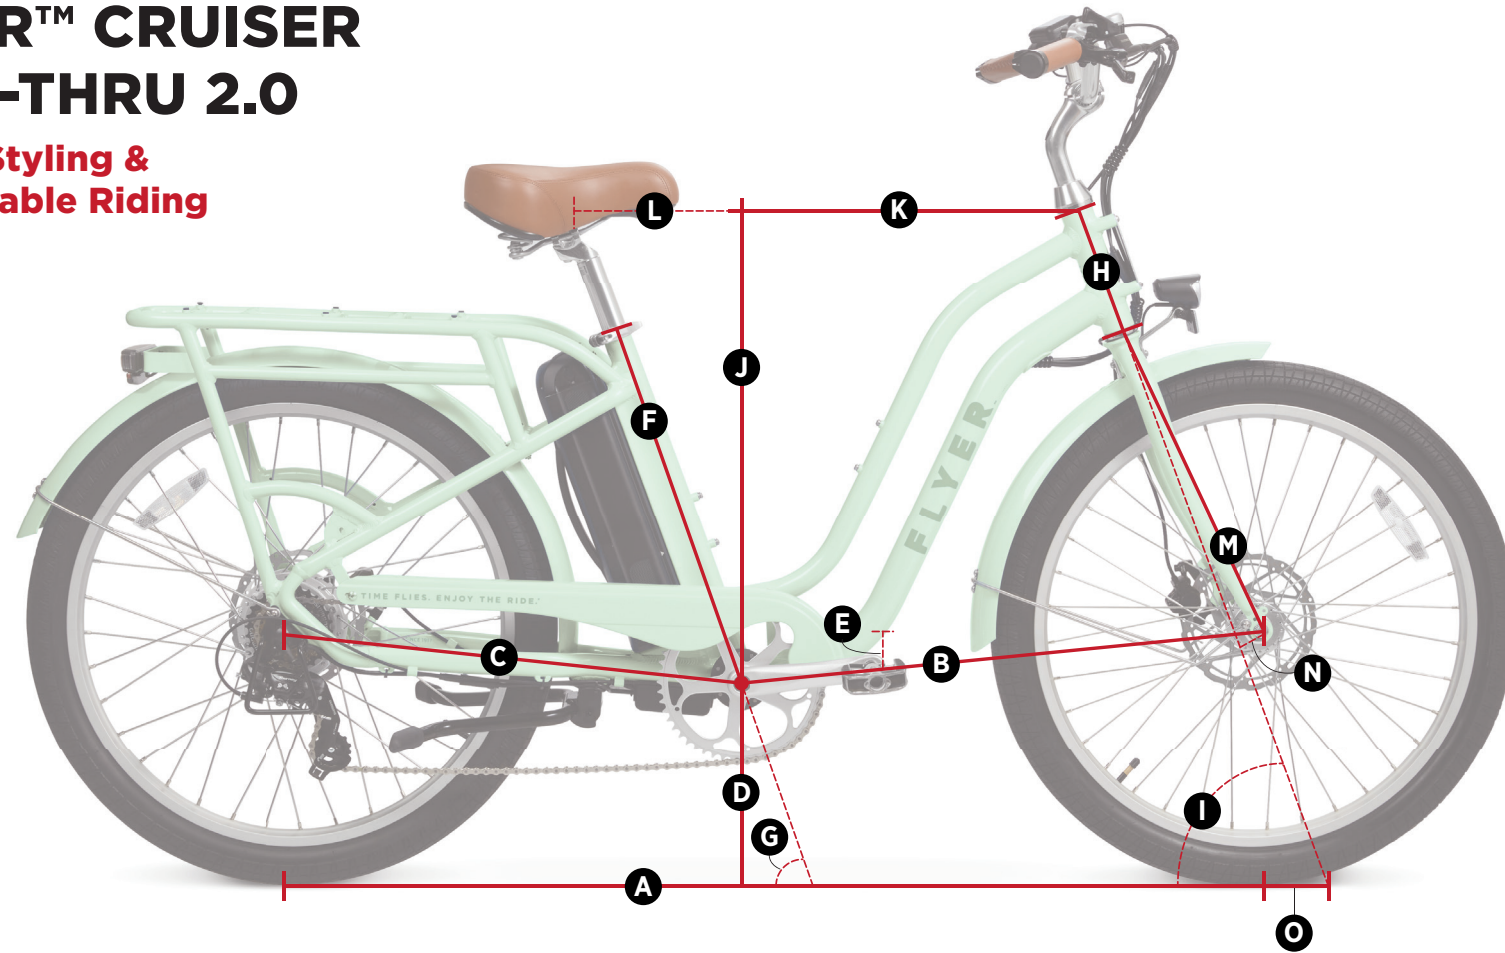

FLYER™ CRUISER STEP-THRU 2.0

Classic Styling &
Comfortable Riding

PRODUCT SPECIFICATIONS

Frame/Fork

Frame	6061 Aluminum Frame
Fork	Steel Fork 1-1/8" 415 AC/ 45 R ISO Disc Tab

Cockpit Components

Handle Bar	670mm Wide, 25.4mm Clamp, 50mm Rise, 15° Back Sweep
Grips	Radio Flyer Vegan Leather Clamp On
Stem	70mm Length, 25.4mm clamp, 80mm of height adjustment quill stem
Seat Post	31.6mm Diameter, 350mm length, 20mm offset
Saddle	Vegan Leather, Coil Spring, 200mm wide
Headset	1-1/8" Threaded, Loose ball

Brakes

Lever	TektroHD-E350 Hydraulic Lever with power cut-off sensor
Caliper	Tektro HD-e350 Hydraulic Caliper with Green Organic Pads
Rotor	Tektro 180mm

Wheels

Rims	Alloy Double Wall (36H Front) (36H Rear)
Hub	Front -Bolt on 9mm axle / Rear 12mm Axle 18mm Nut, Sealed Bearing, Hub Motor
Tire	26" x 2.20"

BY RADIO FLYER

Bike Geometry

		ONE SIZE FITS ALL
A	Wheelbase	1228mm
B	Front Center	662mm
C	Rear Center/Chainstay Length	571mm
D	Bottom Bracket Height	278mm
E	Bottom Bracket Drop (From Front Wheel)	57mm
F	Seat Tube Length	462mm
G	Seat Tube Angle	70.5°
H	Head Tube Length	160mm
I	Head Tube Angle	71°
J	Frame Stack	597mm
K	Frame Reach	426mm
L	Effective Top Tube Length	637mm
M	Fork Length - Axle To Crown	415mm
N	Fork Rake/Offset	45mm
O	Trail	64mm

Bike Overall Dimensions

		ONE SIZE FITS ALL
Bike Total Length		75"
Bike Width (HandleBar Width)		27.5"
Bike Height		43.5"
Rear Rack Height		29.5"
Rear Rack Length		17"
Rear Rack Cargo Capacity		77lbs
Front Cargo Capacity		25lbs
Max Gross Vehicle Weight Rating		285lbs
Bike Weight		59lbs