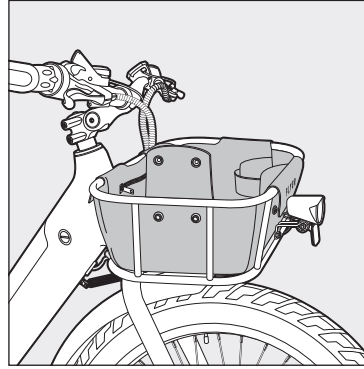

- Incorrect assembly, maintenance, or use of your Flyer™ accessory can cause component failure, loss of control, serious injury, or death. Please note, the assembly of Flyer™ accessories require special tools and mechanical skills. It is highly recommended that the assembly and adjustment are completed by a reputable bicycle mechanic when possible.
- Only for use with the Flyer™ eBike.
- Adding load to accessories may lessen the stability or alter the riding characteristics of the bicycle.
- Do not exceed maximum loading of the eBike, including all passengers and cargo, as specified in the owner's manual.
- Do not install, remove, access, or adjust this accessory while riding. Bring the eBike to a full stop and fully engage the kickstand before interacting with the accessory.
- Tighten mounting straps, secure cargo, and close storage accessory before riding.
- Do not leave storage bag in direct sunlight for extended periods of time. Leaving storage bag in direct sunlight may cause contents inside to increase in temperature.

Specifications:

- Maximum Load Capacity: 25 lbs
- Storage Dimensions: 14.6" x 8.95" x 6.4"
- Storage Volume: 11.40L

Remove the existing fabric liner

Insert waterproof bag into front basket frame

Attach Velcro straps around basket frame