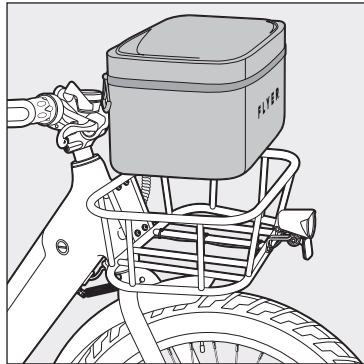

- Incorrect assembly, maintenance, or use of your Flyer™ accessory can cause component failure, loss of control, serious injury, or death. Please note, the assembly of Flyer™ accessories require special tools and mechanical skills. It is highly recommended that the assembly and adjustment are completed by a reputable bicycle mechanic when possible.
- Only for use with the Flyer™ eBike.
- Adding load to accessories may lessen the stability or alter the riding characteristics of the bicycle.
- Do not exceed maximum loading of the eBike, including all passengers and cargo, as specified in the owner's manual.
- Do not install, remove, access, or adjust this accessory while riding. Bring the eBike to a full stop and fully engage the kickstand before interacting with the accessory.
- Tighten mounting straps, secure cargo, and close storage accessory before riding.
- Do not leave storage bag in direct sunlight for extended periods of time. Leaving storage bag in direct sunlight may cause contents inside to increase in temperature.

Note:

- This accessory requires the installation of the Model AC801 front storage basket accessory. For assistance with the assembly of the front basket accessory please scan the QR code above or contact customer service at 1-800-621-7613.
- This accessory cannot be attached if the fabric liner on the front storage basket is installed. The fabric liner must be removed prior to assembly.
- Storage bag is water resistant but is not submergible. Do not submerge storage bag in water.

Specifications:

- Maximum Load Capacity: 25 lbs
- Storage Dimensions: 14.6" x 8.95" x 6.4"
- Storage Volume: 11.40L

Remove the existing fabric liner

Insert waterproof bag into front basket frame

Attach Velcro straps around basket frame