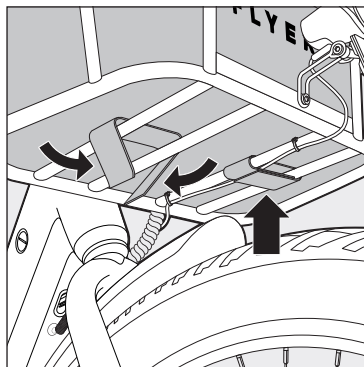

Specifications:

- Maximum Load Capacity: 25 lbs
- Storage Dimensions: 14.6" x 8.95" x 6.4"
- Storage Volume: 11.40L

Remove the existing fabric liner

Insert waterproof bag into front basket frame

Attach Velcro straps around basket frame