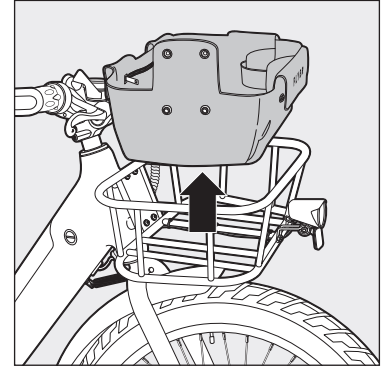

Note:

- This accessory requires the installation of the Model AC801 front storage basket accessory. For assistance with the assembly of the front basket accessory please scan the QR code above or contact customer service at 1-800-621-7613.
- This accessory cannot be attached if the fabric liner on the front storage basket is installed. The fabric liner must be removed prior to assembly.
- Storage bag is water resistant but is not submergible. Do not submerge storage bag in water.

Specifications:

- Maximum Load Capacity: 25 lbs
- Storage Dimensions: 14.6" x 8.95" x 6.4"
- Storage Volume: 11.40L

Remove the existing fabric liner